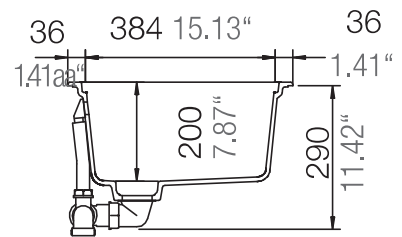

## MANHATTAN 30290U

Installation: Unterbau / undermount  
Ausschnitt / cut-out

MASSANGABEN / MEASUREMENTS IN MM / INCH