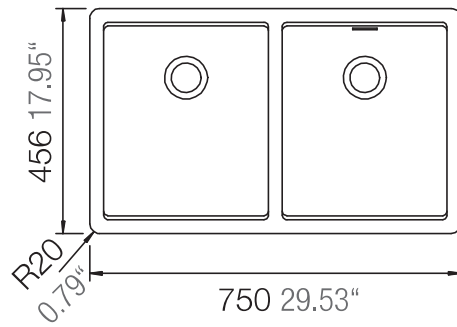

## MANHATTAN 30290U

Installation: Unterbau / undermount  
Ausschnitt / cut-out

MASSANGABEN / MEASUREMENTS IN MM / INCH