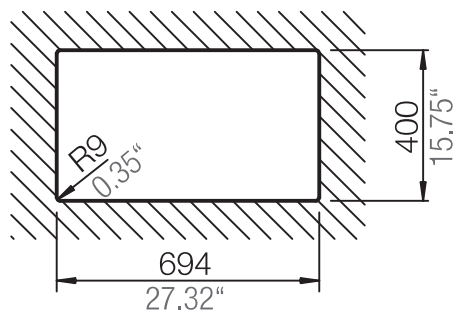

## MANHATTAN 30290U

Installation: Unterbau / undermount  
Ausschnitt / cut-out

MASSANGABEN / MEASUREMENTS IN MM / INCH