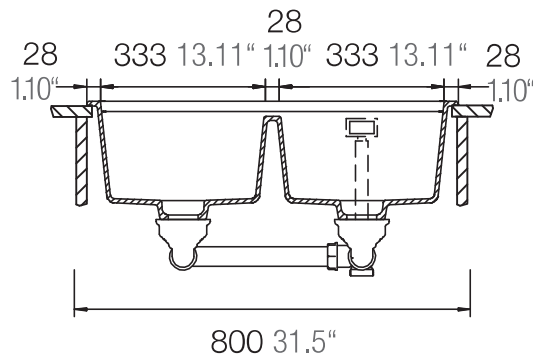

## MANHATTAN 30290U

Installation: Unterbau / undermount  
Ausschnitt / cut-out

MASSANGABEN / MEASUREMENTS IN MM / INCH